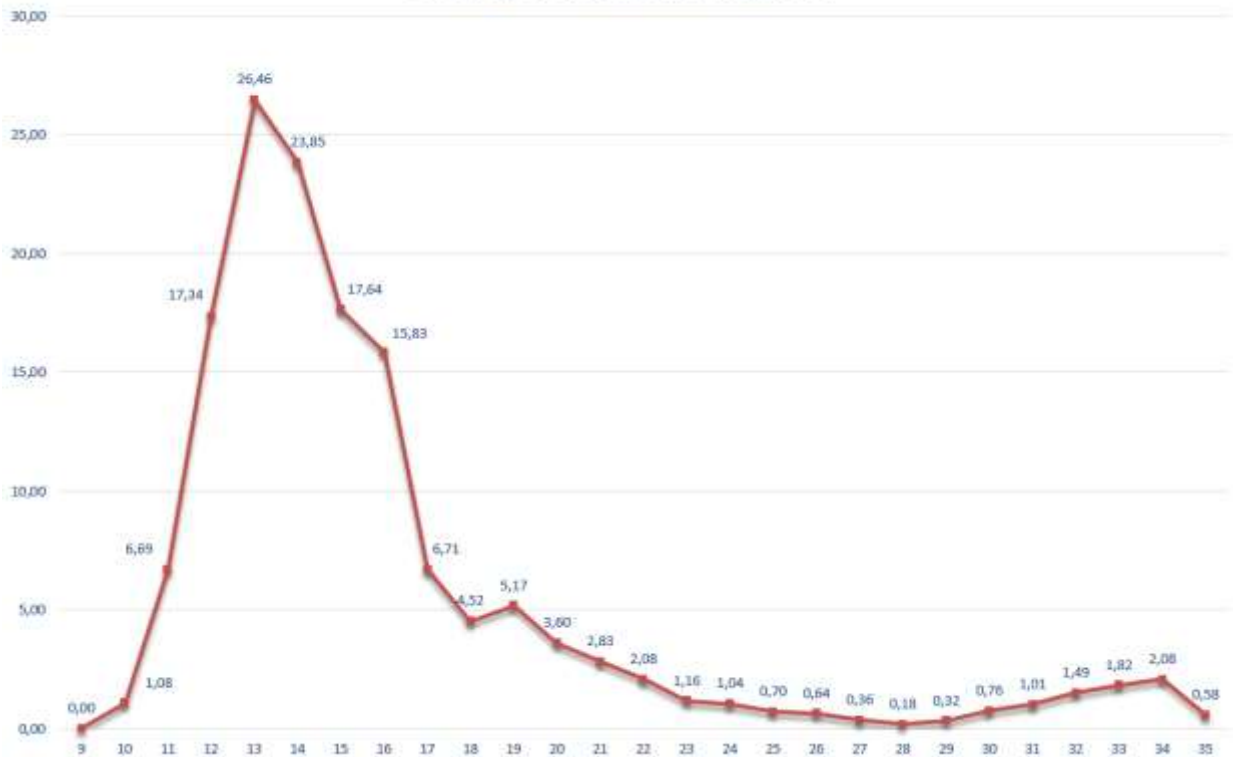

COVID-19 analyses per week

Percentage COVID-19 positiviteit per week

COVID-19 analyses per week

Percentage COVID-19 positiviteit per week